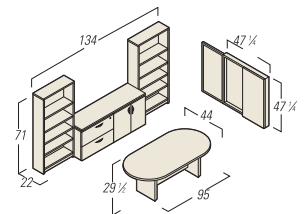

OTG LAYOUT AS-SLE

QTY	Model	List Price	Your Price
1	SL9544RS	$627	$313.50
1	SL3622LF	$653	$326.50
1	SL3622SC	$477	$238.50
2	SL71BC	$904	$452.00
1	SL4848VB	$803	$401.50
1	SL7122TOP	$123	$61.50
$3587		$1793.50