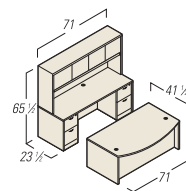

OTG LAYOUT AS-SLD

QTY	Model	List Price	Your Price
1	SL7124CS	$377	$188.50
1	SL71HD	$528	$264.00
2	SL22FF	$818	$409.00
2	SL22BBF	$818	$409.00
1	SL7141BDS	$452	$226.00
$2993		$1496.50