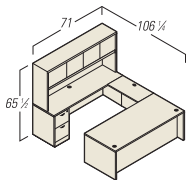

OTG LAYOUT AS-SLA

QTY	Model	List Price	Your Price
1	SL22BBF	$409	$204.50
1	SL22FF	$409	$204.50
1	SL4824FB	$202	$101.00
1	SL7124CS	$377	$188.50
1	SL7136DS	$403	$201.50
1	SL71HD	$528	$264.00
$2328		$1164.00