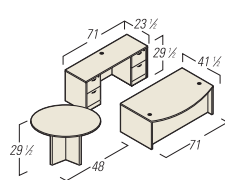

OTG LAYOUT AS-SLB

QTY	Model	List Price	Your Price
2	SL22BBF	$818	$409.00
2	SL22FF	$818	$409.00
1	SL48R	$403	$201.50
1	SL7124CS	$377	$188.50
1	SL7141BDS	$452	$226.00
$2868		$1434.00