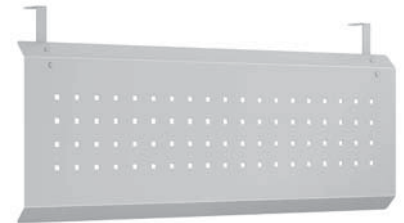

List: ~~\$2,972~~

Closeout: \$399

Desk Top Only
Westwood

SKU: IMSA384T
Drop front keyboard and pencil drawer,
2 Utility Drawers, 2 Grommets,
For 48" Height Adjustable Table Units

Stock Available:
(4) - Dark Roast

List: ~~\$2,097~~

Closeout: \$369

Metal Modesty Panel
StandUp

SKU: MMP1841
41"W x 18"H,
Fits 48"W Table Tops

Stock Available:
(83) - Silver

List: ~~\$155~~

Closeout: \$55

DESKS