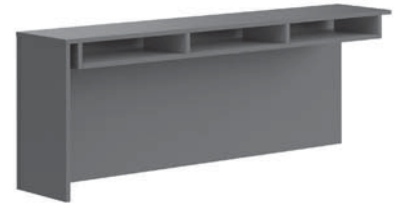

Reversible Reception Over-

lay

OS Laminate

SKU: PL169DELTGR

For Use With #PL169,
Adds More Storage Space

Stock Available:
(33) - Dark Gray

List: $842

Closeout: $149