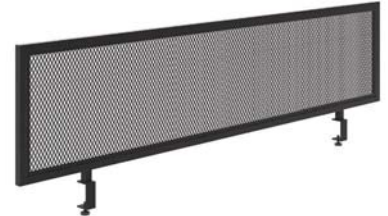

Center Drawer
Abbey

SKU: CDDG
26"W x 20"D,
Compatible with #920

Stock Available:
(1) - Cadet Gray

List: \$762

Closeout: \$45

Metal Privacy Panel
Riveted

SKU: HIP1760DB
Easily Screw On To Work Surface,
Provides Partial Privacy