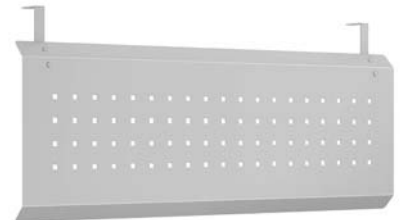

Metal Modesty Panel
StandUp

SKU: MMP1841
41"W x 18"H,
Fits 48"W Table Tops

Stock Available:
(68) - Silver

List: $155

Closeout: $65