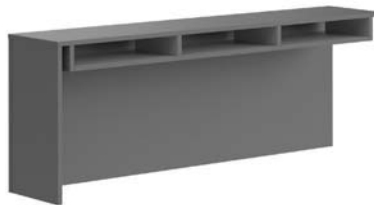

NEW LOWER PRICE

Reversible Reception Overlay OS Laminate

SKU: PL169DELTTR

For Use With #PL169,
Adds More Storage Space

Stock Available:
(31) - Dark Gray

List: $842

NEW PRICE: $119