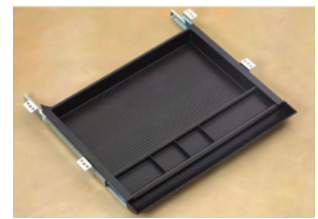

Center Drawer
Black
SKU: CDR1
List Price: $143.00
Sale Price: $54.00