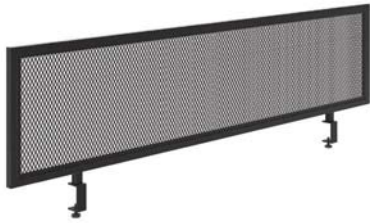

**Metal Privacy Panel**  
Riveted

**#HIP1760DB**

Easily Screw On To Work Surface,  
Provides Partial Privacy

(59) - Distressed Brown

List: \$476

**Closeout: \$39**

**Metal Modesty Panel**  
StandUp Desks

**#MMP1841SI**