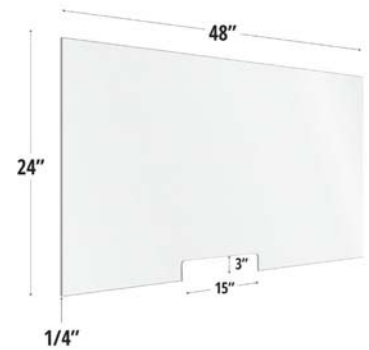

Frosted Acrylic Panel
SafeGuard

#ACRV2448FCO

48"W x 24"H, Transaction cutout,
Use with Variant brackets

(1) - Frosted Acrylic

List: $608

Closeout: $159