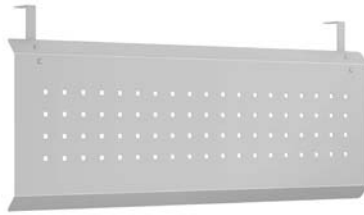

**Metal Privacy Panel**  
Riveted

**#HIP1760DB**

Easily Screw On To Work Surface,  
Provides Partial Privacy

(59) - Distressed Brown

List: \$476

**Closeout: \$39**

**Metal Modesty Panel**  
StandUp Desks

**#MMP1841SI**