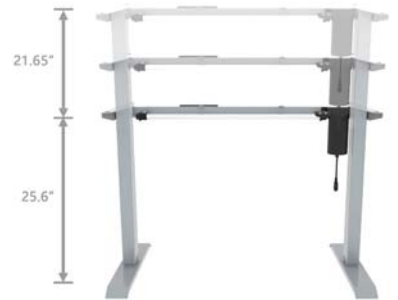

**Metal Privacy Panel**  
Riveted

**#HIP1760DB**

Easily Screw On To Work Surface,  
Provides Partial Privacy

(59) - Distressed Brown

List: \$476

**Closeout: \$39**

**Metal Modesty Panel**  
StandUp Desks

**#MMP1841SI**

41"W x 18"H,  
Fits 48"W Table Tops

(48) - Silver

List: \$155

**Closeout: \$45**

**Adjustable Base**  
Any Space WFH

**#OSBHAT4860SI**

2 stage height adjustable desk  
base, Fits tops 48-72"W

(416) - Silver