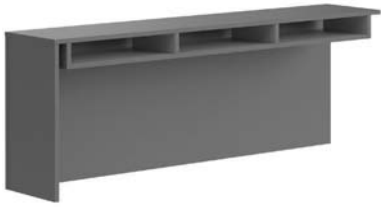

STORAGE

Reversible Reception Overlay
OS Laminate

#PL169DELTGR

For #PL169,
Adds more storage space

(18) - Dark Gray

List: $812

Closeout: $99