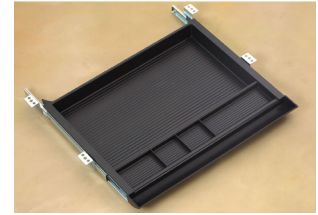

Offer valid October 1st to December 31st, 2024.
While supplies last.

Storage Cont. + Accessories

2 Drawer Letter File
Black or Light Gray
SKU: OSV2LT25
List Price: \$668.00
Sale Price: \$229.00

Flexible Spine Cord Management
Silver
SKU: CMS03SI
List Price: \$103.00
Sale Price: \$49.00