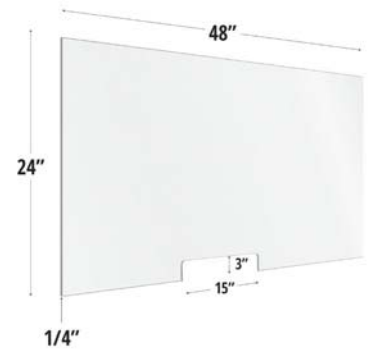

Frosted Acrylic Panel
SafeGuard

#ACRV2448FCO

48"W x 24"H, Transaction cutout,
Use with Variant brackets

(1) - Frosted Acrylic

List: $608
Closeout: $149