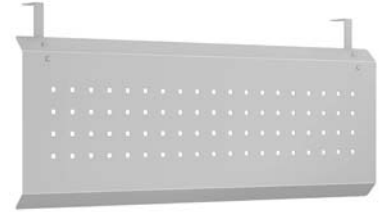

Metal Modesty Panel
StandUp Desks

#MMP1841SI
41"W x 18"H,
Fits 48"W Table Tops

(48) - Silver

List: $155
Closeout: $35