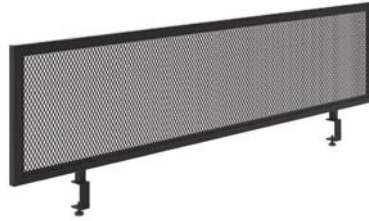

# DESKS

**Desk Riser**  
Variant

**#PLTLP24DRSI**  
For 24"D Tops

(43) - Silver

List: \$164  
**Closeout: \$20**

**Metal Privacy Panel**  
Riveted

**#HIP1760DB**  
Easily Screw On To Work Surface,  
Provides Partial Privacy