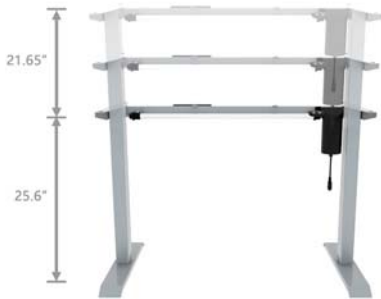

# DESKS

**Desk Riser**  
Variant

**#PLTLP24DRSI**  
For 24"D Tops

(43) - Silver

List: \$164  
**Closeout: \$20**

**Metal Privacy Panel**  
Riveted

**#HIP1760DB**  
Easily Screw On To Work Surface,  
Provides Partial Privacy

(59) - Distressed Brown

List: \$476  
**Closeout: \$39**

**Metal Modesty Panel**  
StandUp Desks

**#MMP1841SI**  
41"W x 18"H,  
Fits 48"W Table Tops

(48) - Silver

List: \$155  
**Closeout: \$35**

**Adjustable Base**  
Any Space WFH

**#OSBHAT4860SI**  
2 stage height adjustable desk  
base, Fits tops 48-72"W

(406) - Silver

List: \$1,100  
**Closeout: \$359**

**Dual HAT Benching Base**  
StandUp Desks

**#PLTDUALEAB4872ECO2460SI**  
(1) #PLTDUALDEABDB24SI,  
(1) #PLTDUALDEABCB60SI,  
(2) #PLTDUALEAB4872ECOASI,  
(2) Units, (3) Stage, (4) Motor,  
Non Programmable remote w/  
USB port, Adjustable height  
range: 22<sup>3</sup>/<sub>4</sub>" - 48<sup>5</sup>/<sub>16</sub>"H

(2) 24x60 laminate tops are required  
to complete this set up.

(5) - Silver

List: \$5,758  
**Closeout: \$999**

**Dual Benching Depth Beam**  
StandUp Desks

**#PLTDUALDEABDB24SI**  
For 24"D PLT Tops

(56) - Silver  
List: \$337