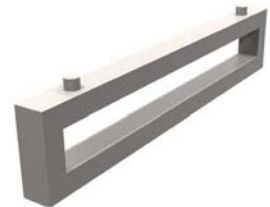

Desk Riser
Variant

#PLTLP24DRSI
For 24"D Tops

(39) - Silver

List: $164
Closeout: $20