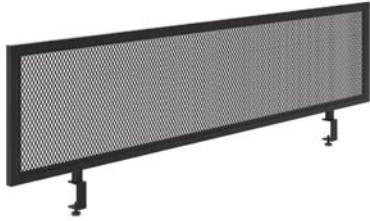

DESKS

SALE

Ends 01/17/25

Metal Privacy Panel
Riveted

#HIP1760DB

Easily Screw On To Work Surface,
Provides Partial Privacy

(55) - Distressed Brown

List: \$476