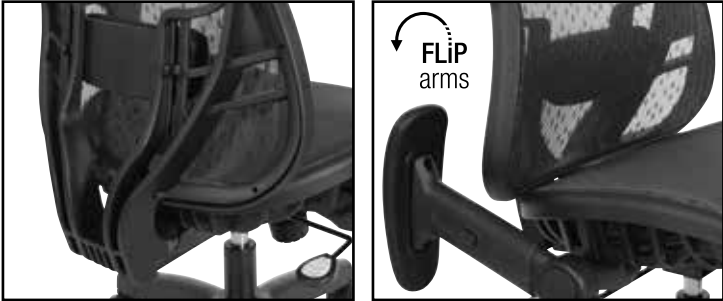

MESH BACK

SAVINGS
promotion event!

Valid until 04.30.25

SPX92553

\$189.00

- Breathable screen back with black dove fabric seat
- 2-to-1 synchro tilt control with adjustable tilt tension
- One touch pneumatic seat height adjustment
- Height adjustable arms
- Ratchet back height adjustment
- Heavy duty nylon base with dual wheel carpet casters

Promotion is valid on orders received during the promotional period & on product currently available

R2 SPACEGRID MESH SEAT

SAVINGS
promotion event!

Valid until 04.30.25

- Breathable R2 SpaceGrid seat and back with adjustable lumbar support
- One-touch pneumatic seat height adjustment
- 2-to-1 synchro tilt control with adjustable tilt tension
- Height adjustable PU padded flip arms
- Heavy duty nylon base with oversized dual wheel carpet casters
- Has Achieved GREENGUARD Certification

Adjustable Arms

Height Adjustable

Forward/Backward

Pivots

71142-3
\$289.00

- Breathable black mesh back with self-adjusting lumbar support
- Thick padded fabric seat
- One-touch pneumatic seat height adjustment
- Self adjusting 4-to-1 synchro tilt, backrest lock and anti-kickback
- Seat slider
- 3-way height adjustable arms
- Heavy duty angled nylon base with dual wheel carpet casters

Pivots

71142M-3

\$289.00

- Breathable black mesh seat and back with self-adjusting lumbar support
- One-touch pneumatic seat height adjustment
- Self adjusting 4-to-1 synchro tilt, backrest lock and anti-kickback
- 3-way height adjustable arms
- Seat slider
- Heavy duty angled nylon base with dual wheel carpet casters