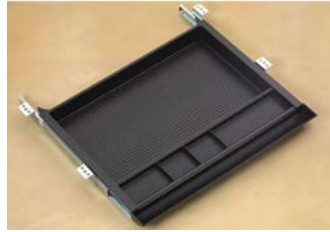

Center Drawer
Black
SKU: CDR1
List Price: $143.00
Sale Price: $54.00