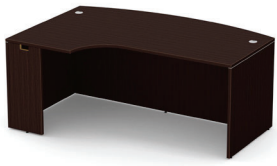

List: \$484 **NEW: \$10**

INTERCHANGEABLE

Seat Covers for 656 656COVER

For Interchangeable Task
Chair, 656. Fits most seats
19" x 19"

List: \$30 **CLOSEOUT: \$14**

PRICE DROP

PRICE DROP

PRICE DROP