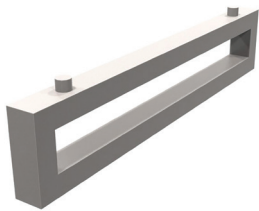

VARIANT

Desk Riser for 30 D Tops
PLTLP30DRSI

Used with modular storage units. For use with 30 D tops.

List: $194 **CLOSEOUT: $15**