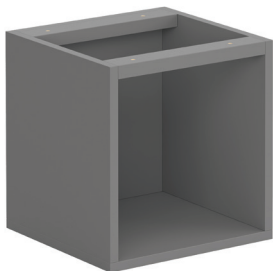

LAMINATE CUBBY

Square Cubby
OS231CR

14⁵/₈"W x 13¹³/₁₆"D x 15"H.
Mini legs required when set
directly on the floor:
#PLTSMRLEG. Stacks 3 high.

List: $203 **CLOSEOUT: $59**

Does not include door or top.