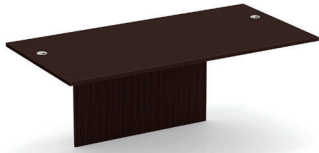

OS LAMINATE

Desk Top with Modesty Panel
OS401ES

72"W x 36"D. Wide tabletop. Modesty panel.

List: $680 **CLOSEOUT: $129**