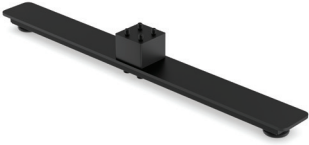

STANDUP DESKS

24 Base Feet (Set of 2)
OSTHATFEET24SI

30 Base Feet (Set of 2)
OSTHATFEET30SI

For electric height adj. tables.

List: \$181 **CLOSEOUT: \$20**

STANDUP DESKS

Single 24" HAT Foot PLTADAPTHATFOOT24

Used when combining base with PL2013 storage unit.

List: \$131 **CLOSEOUT: \$20**

STANDUP DESKS

24" Base Feet PLTABFEET24SI

30" Base Feet PLTABFEET30SI

List: \$173 **CLOSEOUT: \$20**

NO IMAGE

OS TRAINING TABLES