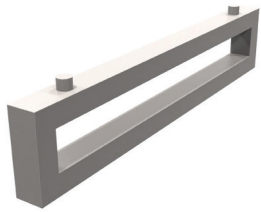

VARIANT

Desk Riser for 30"D Tops PLTLP30DRSI

Used with modular storage units. For use with 30"D tops.

List: $194 **CLOSEOUT: $15**