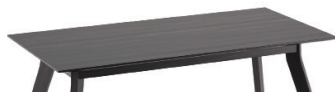

SIENNA

60"W Table Top
OX93060NLCG

List: $567 **CLOSEOUT: $49**

Compatible with Café bases and Oblique legs

66"W Table Top
OX93066NLCG

List: $593 **CLOSEOUT: $49**