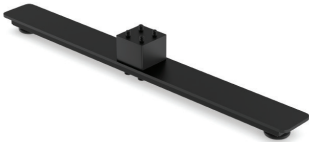

24" Base Feet (Set of 2) OSTHATFEET24SI

30" Base Feet (Set of 2) OSTHATFEET30SI

For electric height adj. tables.

List: \$181 **CLOSEOUT: \$20**

VARIANT

Desk Riser for 30"D Tops PLTLP30DRSI

Used with modular storage units. For use with 30"D tops.

List: \$194 **CLOSEOUT: \$15**

STANDUP DESKS

41" Perforated Metal Modesty Panel For 48" Tops MMP1841SI

Offers privacy for person seated their desk. Modern perforated design.

List: \$155 **CLOSEOUT: \$89**

STANDUP DESKS

Single 24" HAT Foot PLTADAPTHATFOOT24

Used when combining base with PL2013 storage unit.

List: \$131 **CLOSEOUT: \$20**

NO IMAGE

STANDUP DESKS

24" Base Feet PLTABFEET24SI

30" Base Feet PLTABFEET30SI