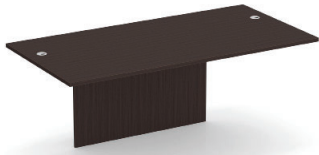

PRICE DROP

OS LAMINATE

Desk Top with Modesty Panel
OS401ES

72"W x 36"D. Wide tabletop. Modesty panel.

List: $680 **NEW: $89**

PRICE DROP

OS LAMINATE

30"D End Panel
OSTEP30ES

Used with Q and Bullet tops. For use with 30"D tops.

List: $314 **NEW: $65**

PRICE DROP

OS LAMINATE

False Pedestal
OS46836ES

For use with #OS401 and #OS489. (2) false pedestals are required.

List: $513 **NEW: $80**

PRICE DROP

OS LAMINATE

Bow Top with Modesty Panel
OS489ES

71"W x 36"D. Made with sturdy, raw materials. Easy to install.

List: $828 **NEW: $98**

MONROE

68"W Executive Desk
IMCA680GR

(10) Pencil drawer. (4) Utility drawers. (2) Legal/letter file drawers. (2) Wire management grommets.

List: $6,498 **CLOSEOUT: $999**

MONROE

Right Return Open Desk-Return
IMCA386RRGR

(1) drop front keyboard pencil drawer. (1) utility drawer. (2) AC outlets. (3) USB outlets. Wire management grommets.

List: $2,441 **CLOSEOUT: $599**

REFINED

Sit-Stand Desk (Top Only - Requires Base)
IMHF384TBK

(3) utility drawers. (2) AC outlets. (3) USB Outlets (1) charging shelf.

List: $3,232 **CLOSEOUT: $549**

ARTISAN

Sit-Stand Desk (Top Only - Requires Base)
MNC384TCT

(3) utility drawers. (2) AC outlets. (3) USB Outlets (1) charging shelf.

List: $1,766 **CLOSEOUT: $329**