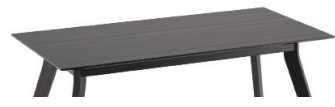

List: \$567 **CLOSEOUT: \$49**

Compatible with Café bases and Oblique legs

66"W Table Top
OX93066NLCG

List: \$593 **CLOSEOUT: \$49**

SIENNA

82"W Table Top
OX93682NLCG

Compatible with Café bases and Oblique legs.