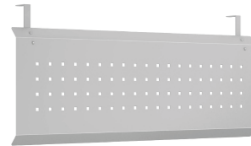

24" Base Feet (Set of 2) OSTHATFEET24SI

30" Base Feet (Set of 2) OSTHATFEET30SI

For electric height adj. tables.

List: \$181 **CLOSEOUT: \$20**

VARIANT

Desk Riser for 30"D Tops PLTLP30DRSI

Used with modular storage units. For use with 30"D tops.

List: \$194 **CLOSEOUT: \$15**

STANDUP DESKS

41" Perforated Metal Modesty Panel For 48" Tops MMP1841SI

Offers privacy for person seated their desk. Modern perforated design.

List: \$155 **CLOSEOUT: \$89**