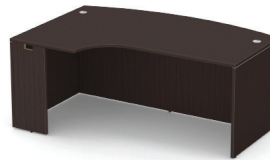

List: \$106 **CLOSEOUT: \$20**

OS LAMINATE

Desk Shell
OS101ES

71"W x 36"D. High quality
materials. Easy to set up. Wire
management grommets.

List: \$804 **NEW: \$119**

OS LAMINATE

Bow Front Desk Shell with
Left Corner Extension
OS177LES